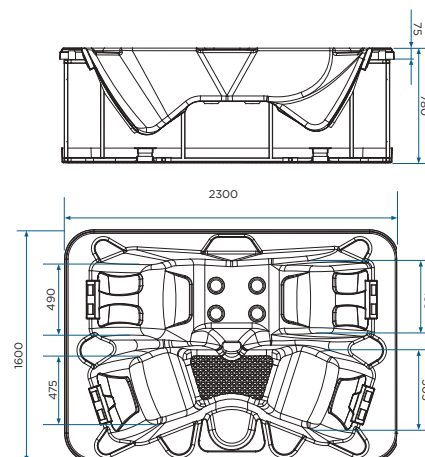

## Dimensions techniques

1Cv = 736W